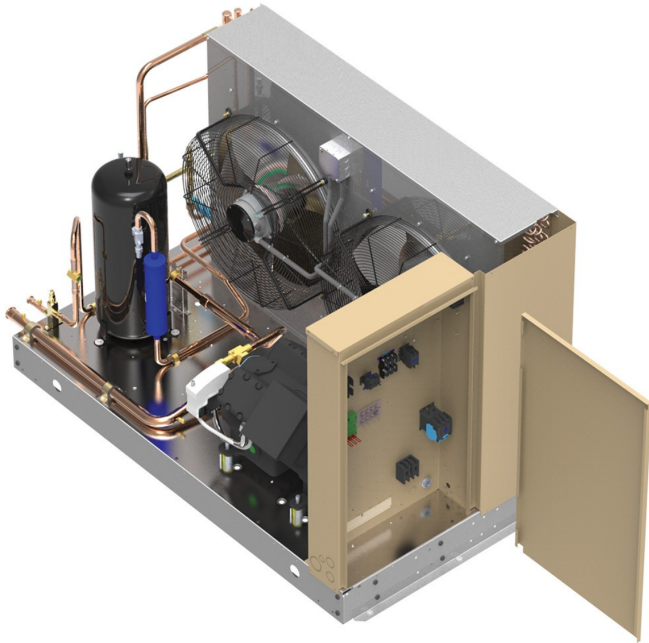

# Advanced Refrigeration

RSD is hosting an advanced refrigeration training seminar with Heatcraft. The course provides fundamental knowledge of low temp refrigeration, proper system service, and more in-depth system troubleshooting procedures. It will focus on components like compressors, condensers, evaporators, and metering devices, along with their functions within the refrigeration cycle.

**SPACE IS LIMITED!**

- Tuesday, February 25th, 2025
- 8:00am to 10:00am at the North Phoenix branch
- Presented by Tim Miller of Heatcraft
- Continental breakfast will be provided
- Cost: \$20 per person / No refunds for absentees